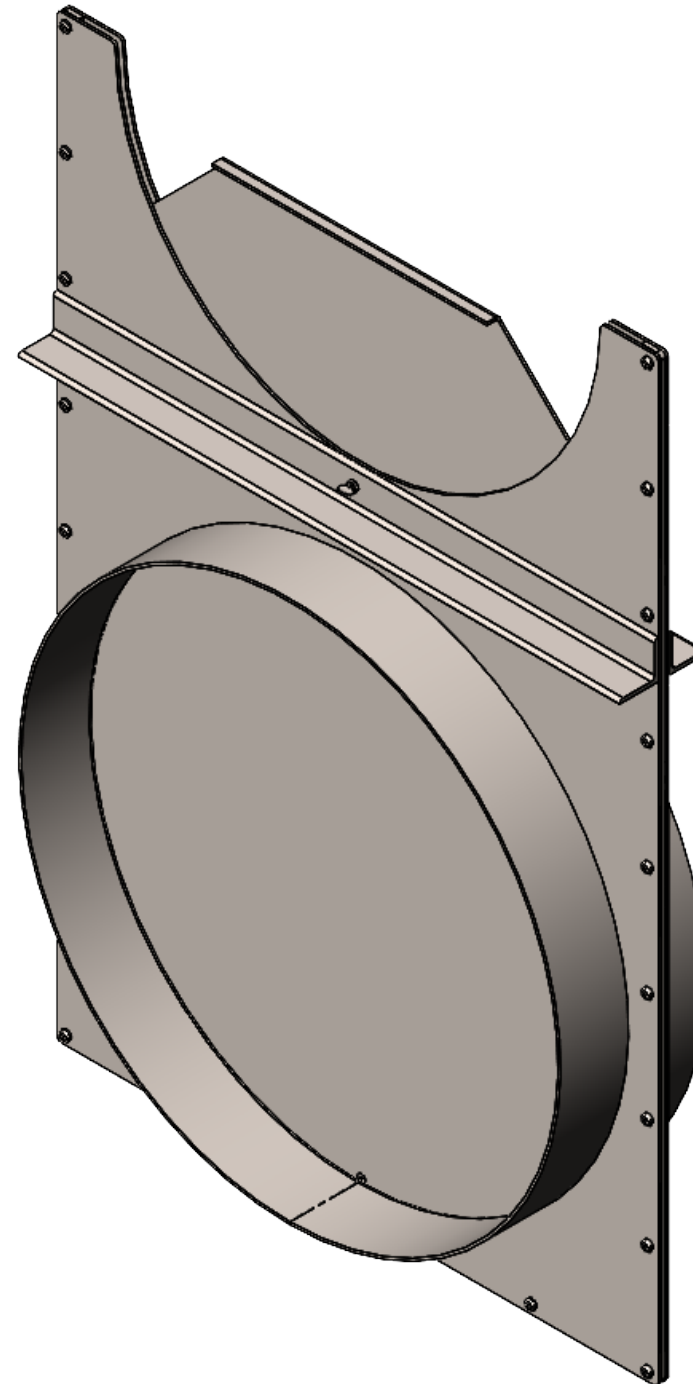

Winkler.

BLASTGATES

A division of AGI FABRICATORS LLC

7000 W Calumet Rd
Milwaukee, WI 53223
Phone (414) 438-6700
agifabricators.com

NOTICE:
THIS DRAWING AND DESIGN MADE EXCLUSIVELY FOR THE
PARTY NAMED IN THE TITLE BLOCK AND REMAINS THE
PROPERTY OF AGI FABRICATORS AND MAY NOT BE
REPRODUCED OR COPIED IN WHOLE OR PART BY ANY
METHOD WITHOUT PRIOR CONSENT OF AGI FABRICATORS

Scale: 1:7

Sheet

Winkler Blastgates

Drawn By: BJJ

Reviewed By: MJT

Project

28" Fabricated Full Blast Gate

Date

Thursday, April 8, 2021

Part No

FFG28

Sheet No

28 Inch