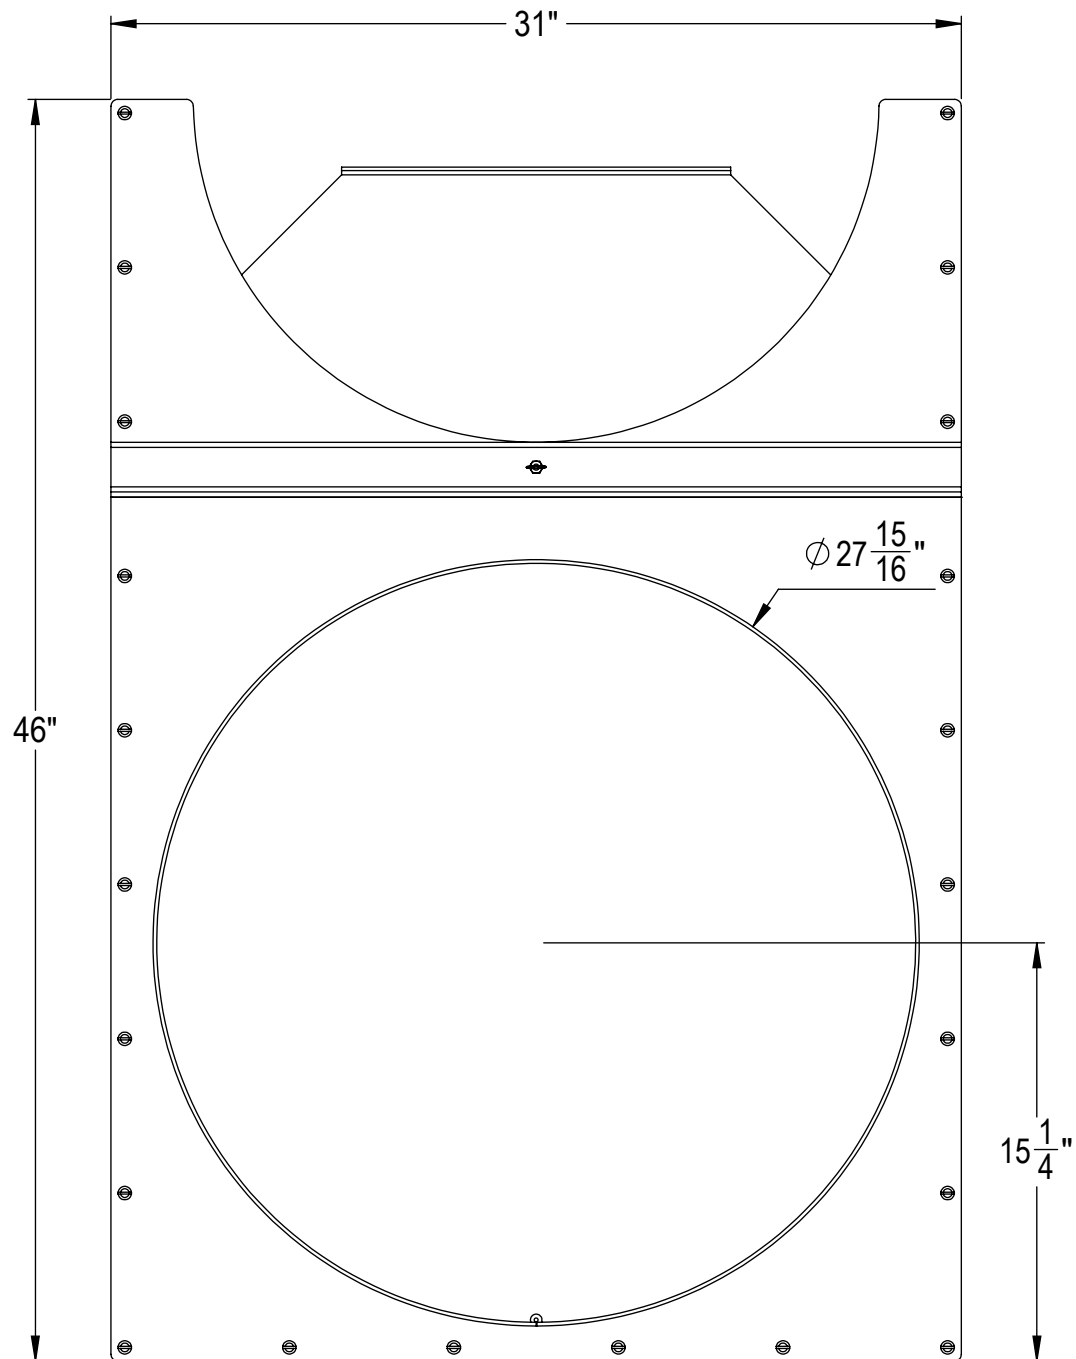

Scale: 1:7

Sheet

Winkler Blastgates

Drawn By: BJJ

Reviewed By: MJT

Project

28" Fabricated Full Blast Gate

Date

Thursday, April 8, 2021

Part No

FFG28

Sheet No

28 Inch