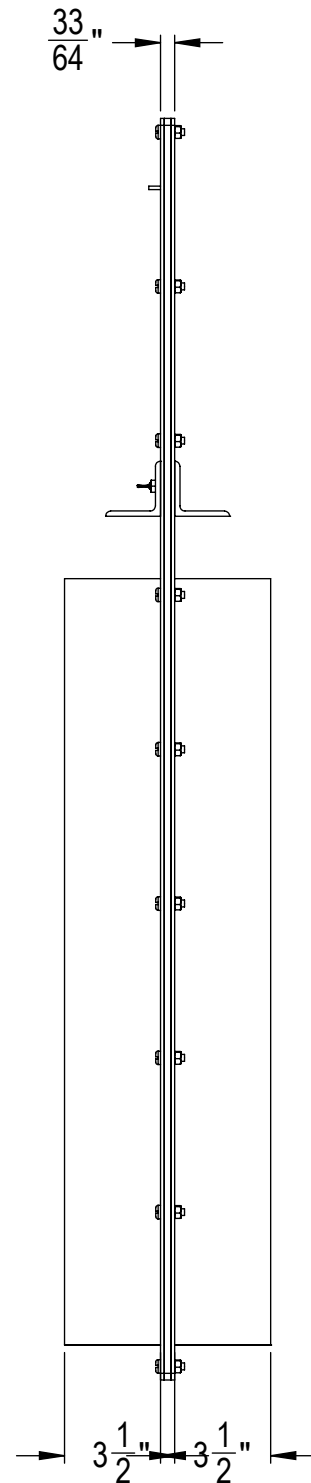

Winkler.

BLASTGATES

A division of AGI FABRICATORS LLC

7000 W Calumet Rd
Milwaukee, WI 53223
Phone (414) 438-6700
agifabricators.com

NOTICE:
THIS DRAWING AND DESIGN MADE EXCLUSIVELY FOR THE
PARTY NAMED IN THE TITLE BLOCK AND REMAINS THE
PROPERTY OF AGI FABRICATORS AND MAY NOT BE
REPRODUCED OR COPIED IN WHOLE OR PART BY ANY
METHOD WITHOUT PRIOR CONSENT OF AGI FABRICATORS

Scale: 1:7

Sheet

Winkler Blastgates

Drawn By: BJJ

Reviewed By: MJT

Project

28" Fabricated Full Blast Gate

Date

Thursday, April 8, 2021

Part No

FFG28

Sheet No

28 Inch